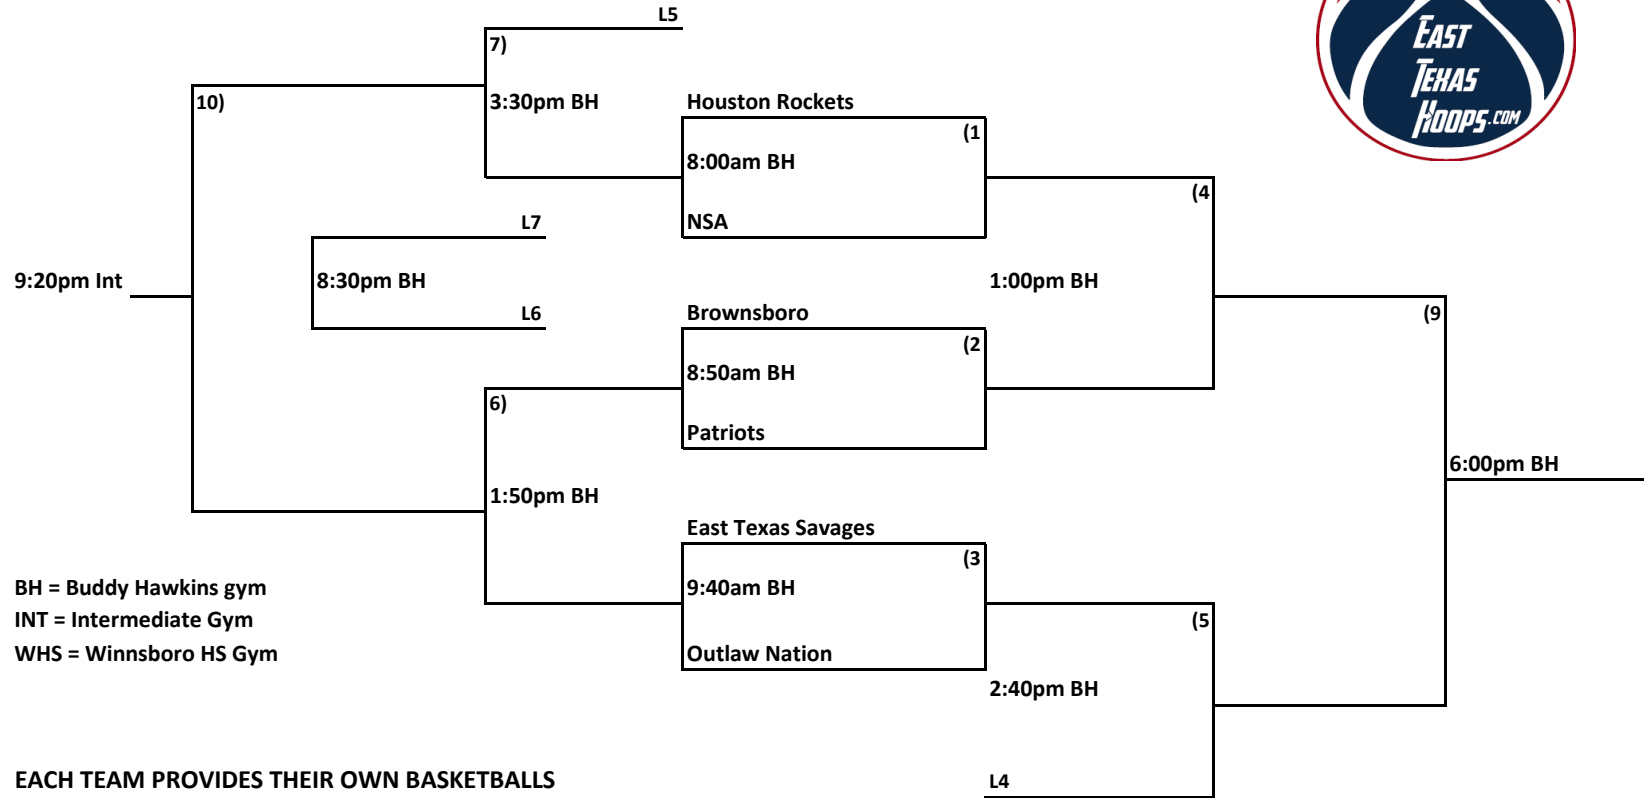

5/6 Boys

BH = Buddy Hawkins gym
 INT = Intermediate Gym
 WHS = Winnsboro HS Gym

EACH TEAM PROVIDES THEIR OWN BASKETBALLS
 EACH TEAM PROVIDES EITHER A CLOCK KEEPER OR BOOK KEEPER