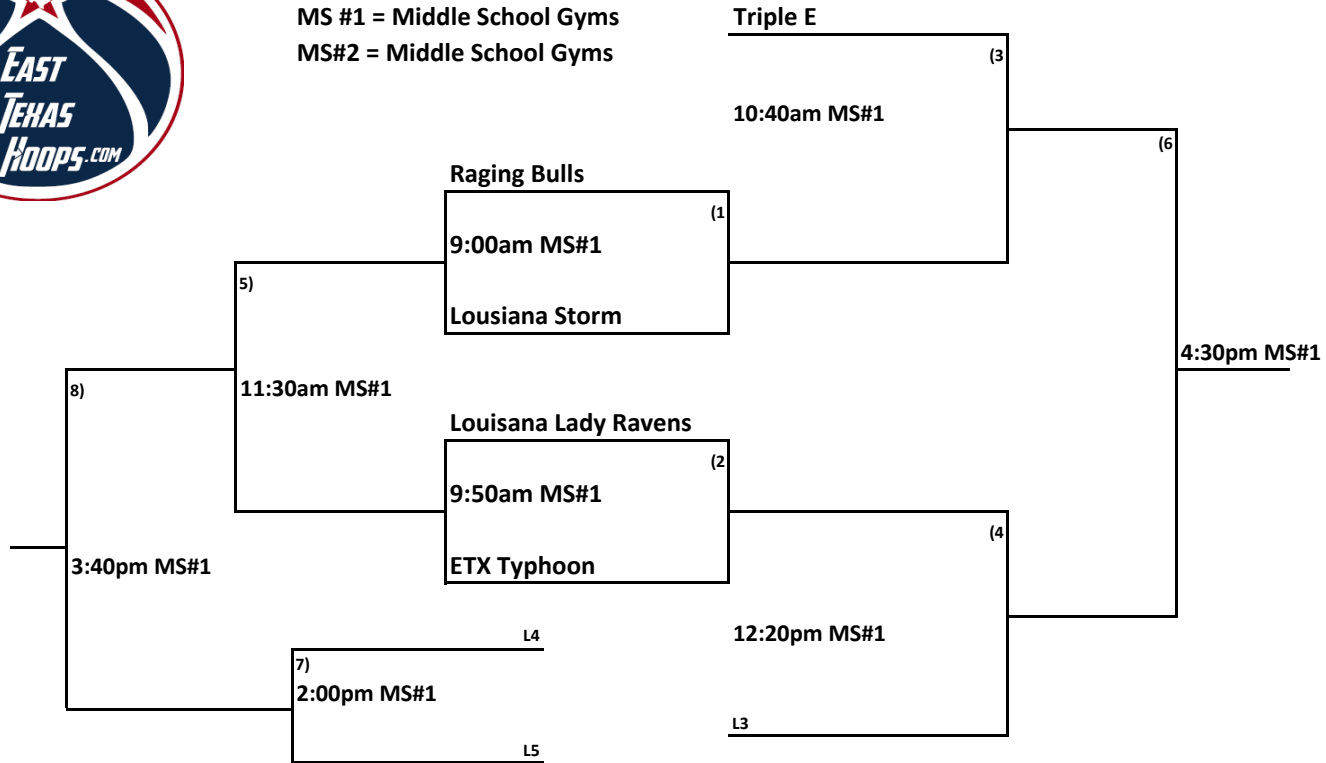

7/8 Girls

HS= High School gym
 MS #1 = Middle School Gyms
 MS#2 = Middle School Gyms

EACH TEAM PROVIDES THEIR OWN BASKETBALLS
 EACH TEAM PROVIDES EITHER A CLOCK KEEPER OR BOOK KEEPER