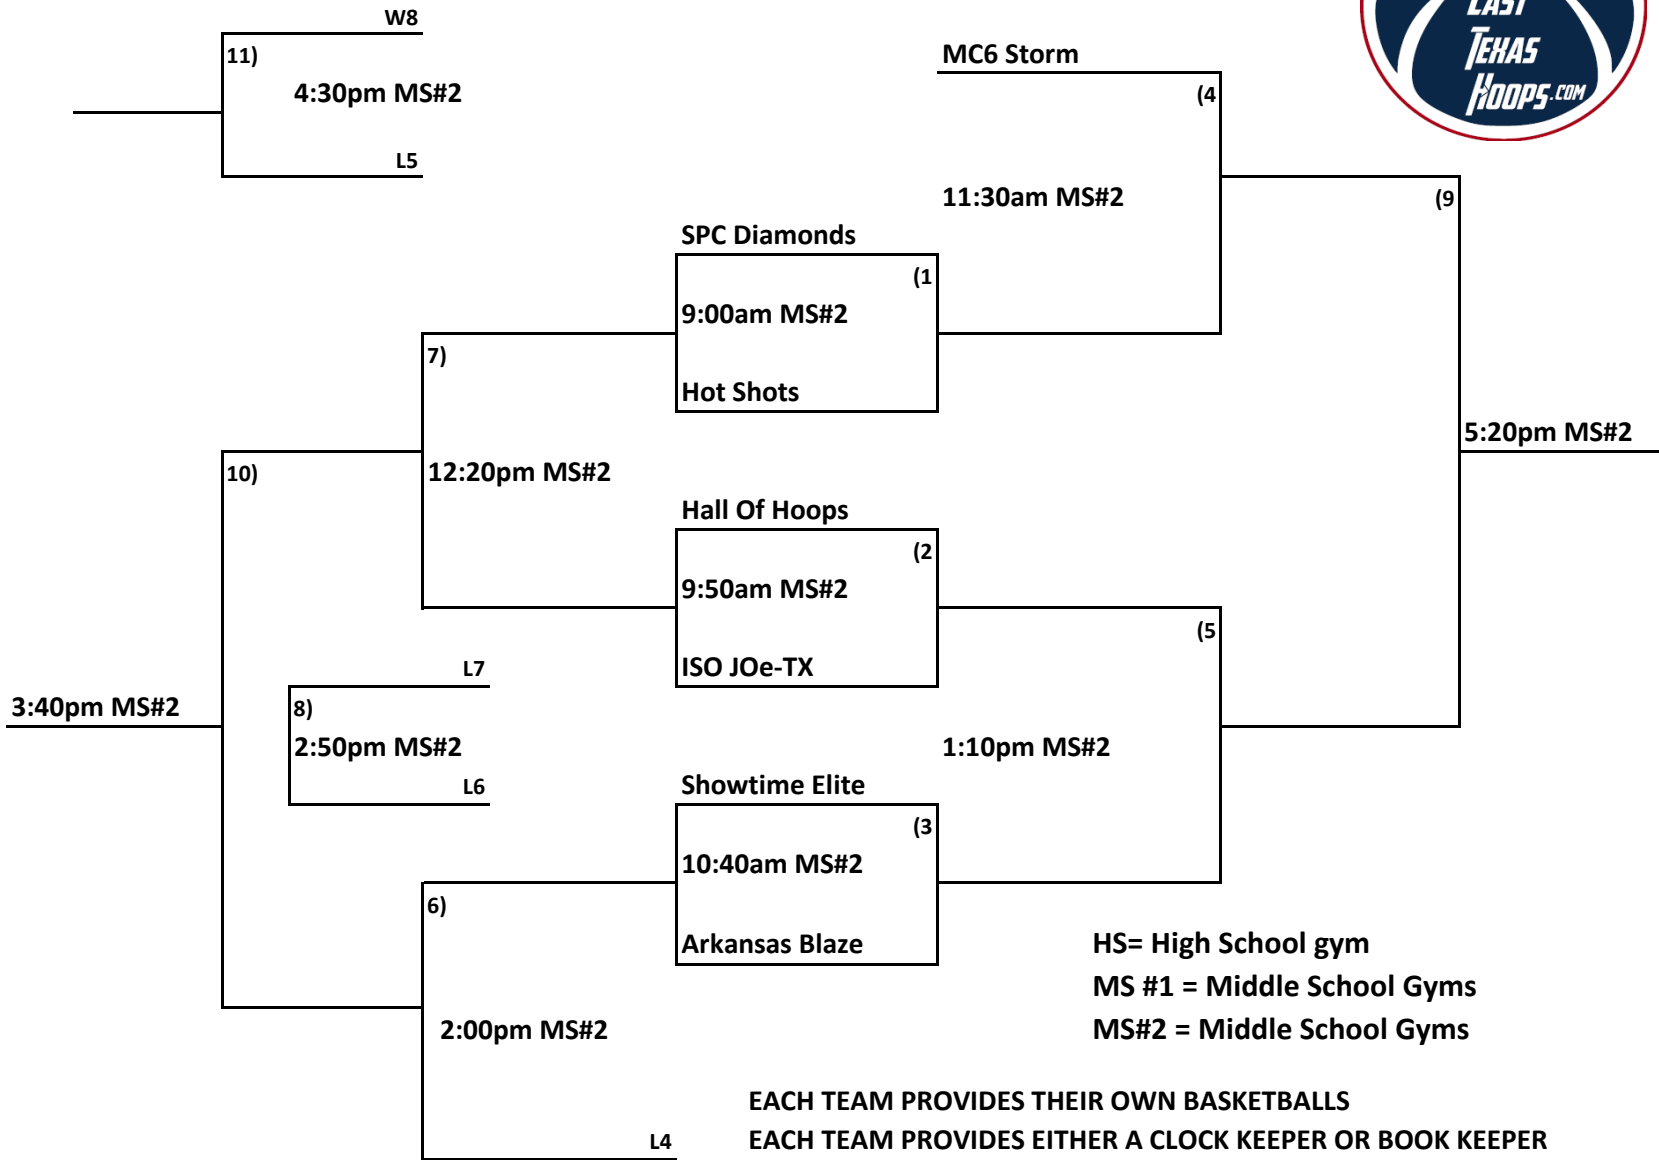

5/6 Girls

HS= High School gym
 MS #1 = Middle School Gyms
 MS#2 = Middle School Gyms

EACH TEAM PROVIDES THEIR OWN BASKETBALLS
 EACH TEAM PROVIDES EITHER A CLOCK KEEPER OR BOOK KEEPER